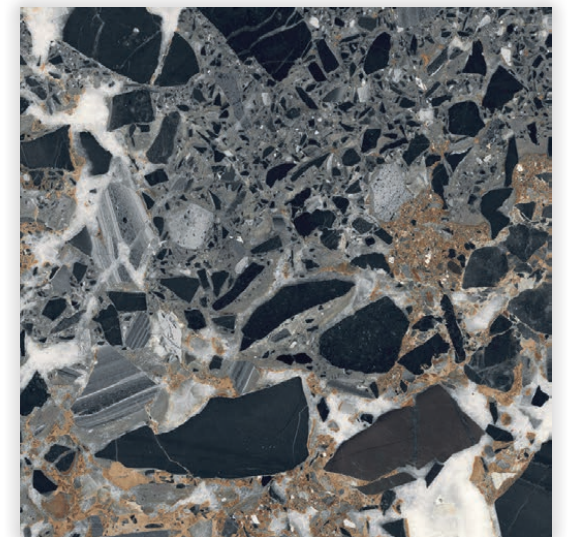

600x600x8 mm | Glossy